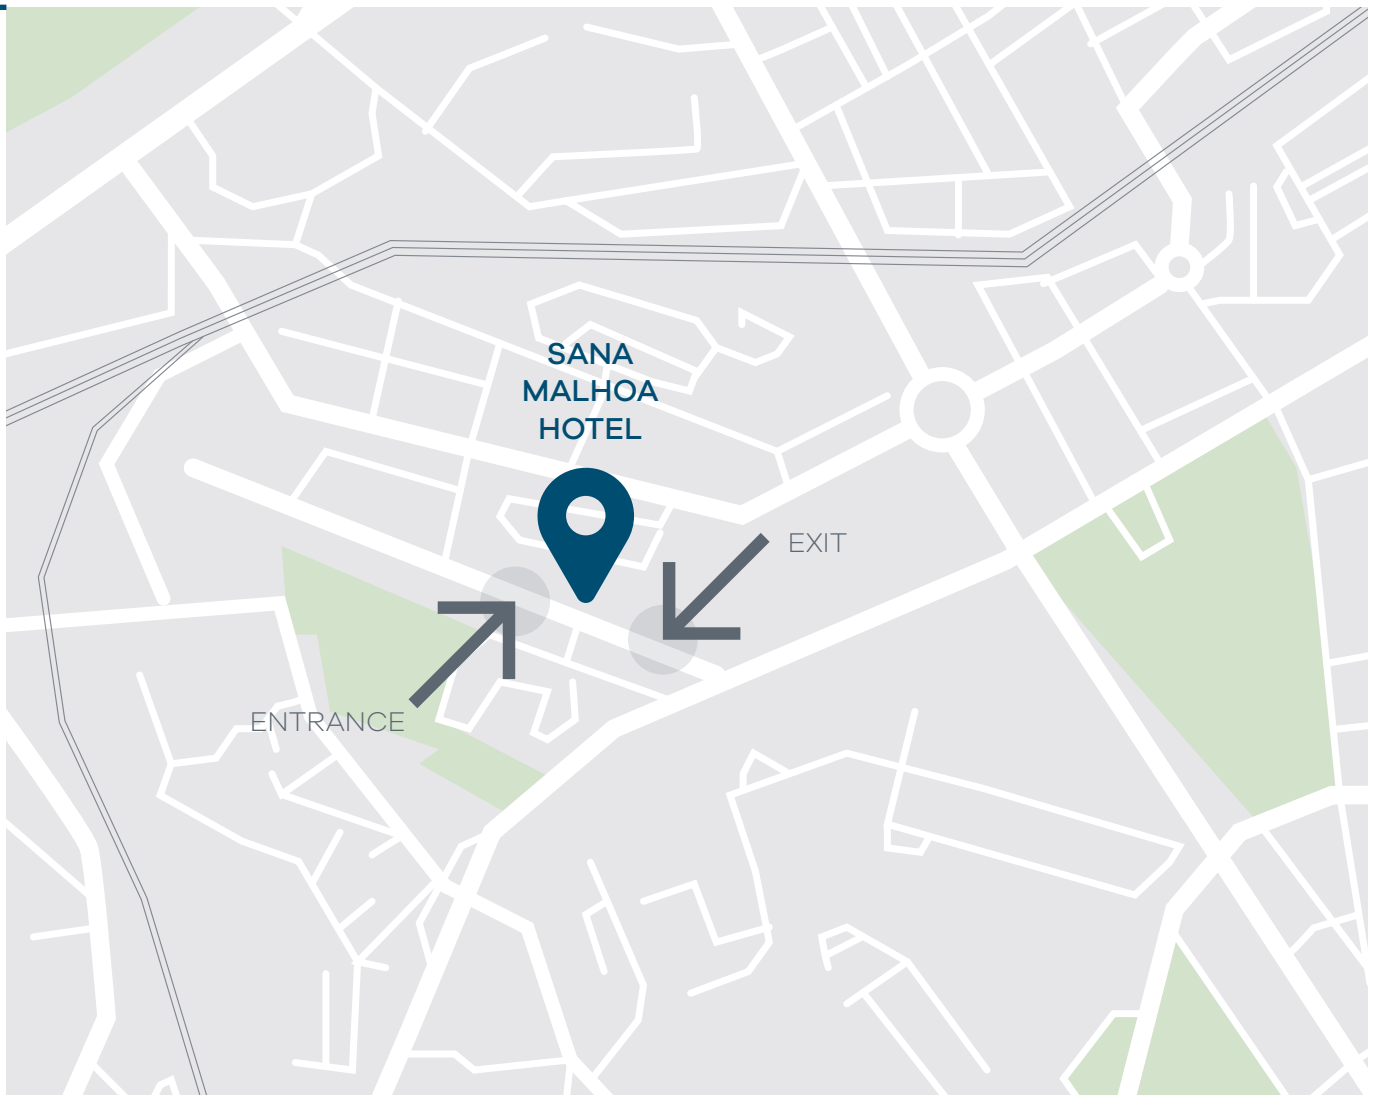

AVAILABLE EQUIPMENT

86" LCD Screen
Flipcharts
Pulpit (upon availability)

CONNECTIONS

Electrical sockets: Conventional + Three-phase
TV antennas: Yes
Telephone sockets: Yes
Internet sockets: Yes

PARKING

CAPACITIES