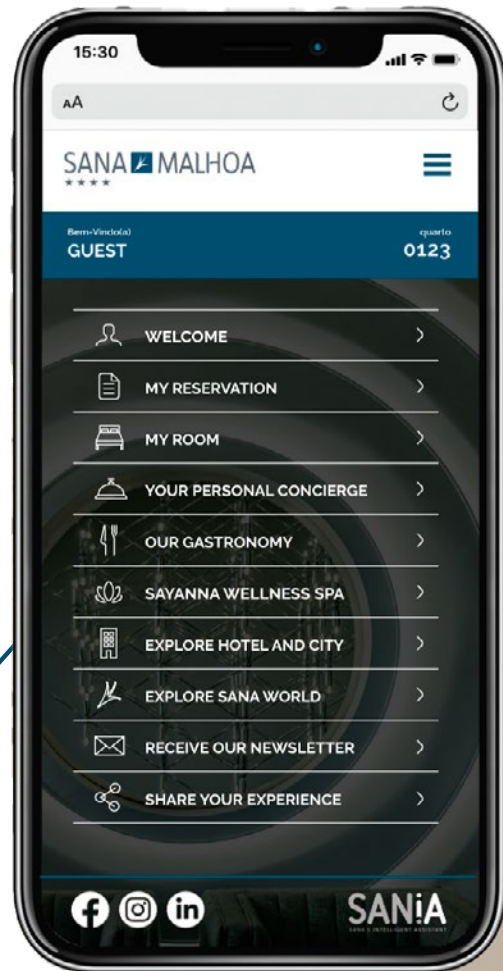

_ BIRTHDAY CELEBRATIONS

Anniversaries
Wedding Anniversaries
Ceremonies
Wedding parties
Engagement parties
Religious Celebrations
Celebrations
Family and Friends Gatherings
Special Occasions

Events_

A hand is shown reaching out from the right side of the frame, with fingers extended towards a glowing, wireframe globe on the left. The globe is composed of a complex network of lines and nodes, with some nodes highlighted in a bright blue. The background is a dark blue gradient with a faint, larger-scale network pattern of lines and nodes. The overall aesthetic is futuristic and technological.

SAN.IA
WELCOME TO
THE FUTURE

THE HOTEL SERVICES IN YOUR HAND

Hello!
I am SAN.IA, your Intelligent Assistant at SANA Hotels. I am here to welcome you to SANA Malhoa and put all the hotel services in your hands.

Discover how easy and fast it is to access all the hotel's services from your mobile device. Through our web app, you can make your wishes come true, make special requests and access information. All to maximize your time and make the most of every moment of your stay.