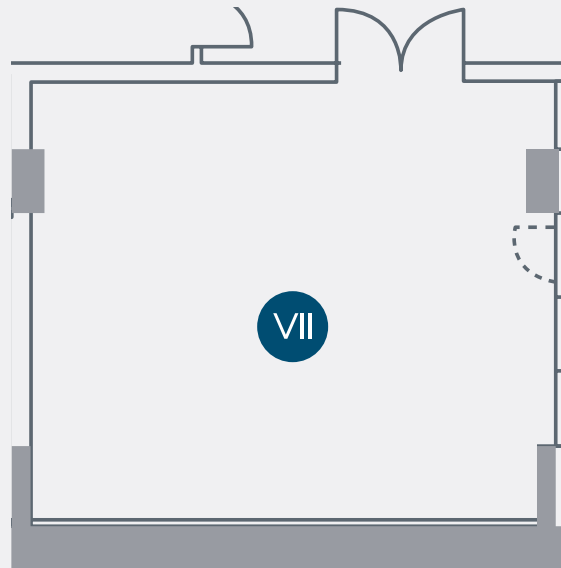

BELÉM VII

MEETING ROOM FEATURES OVERVIEW

DIMENSIONS

Area: 45 sqm
Length: 6.3 m
Width: 7.1 m
Ceiling-High: 3.5 m

ACCESSES

Doors

AIR CONDITIONING AND LIGHTING

Air-conditioned: Yes
Natural light: No
Blackout: Yes

AVAILABLE EQUIPMENT

86" LCD Screen
Flipcharts
Pulpit (upon availability)

CONNECTIONS

Electrical sockets: Conventional + Three-phase
TV antennas: Yes
Telephone sockets: Yes
Internet sockets: Yes