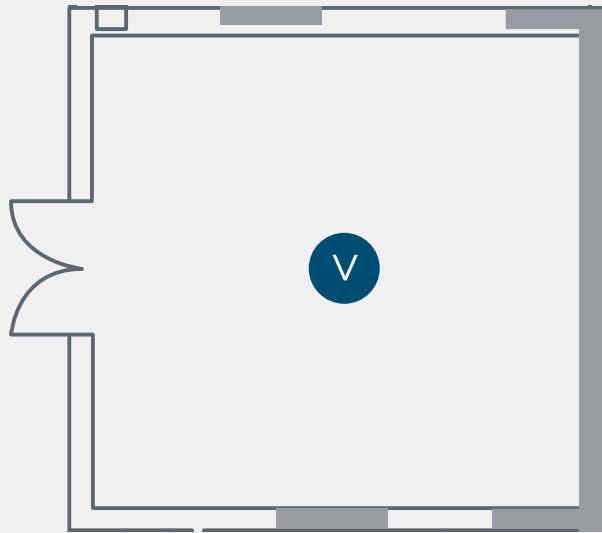

_ BELÉM IV - CABARET SET UP

_ BELÉM II & III - U-SHAPE SET UP

_ FOYER + BELÉM III & IV

BELÉM IV

MEETING ROOM FEATURES OVERVIEW

DIMENSIONS

Area: 107 sqm
Length: 10.9 m
Width: 9.75 m
Ceiling-High: 3.5 m

ACCESSES

BELÉM V

MEETING ROOM FEATURES OVERVIEW

DIMENSIONS

Area: 41 sqm
Length: 6.4 m
Width: 6.5 m
Ceiling-High: 3.5 m

ACCESSES

Doors

AIR CONDITIONING AND LIGHTING

Air-conditioned: Yes
Natural light: No
Blackout: Yes